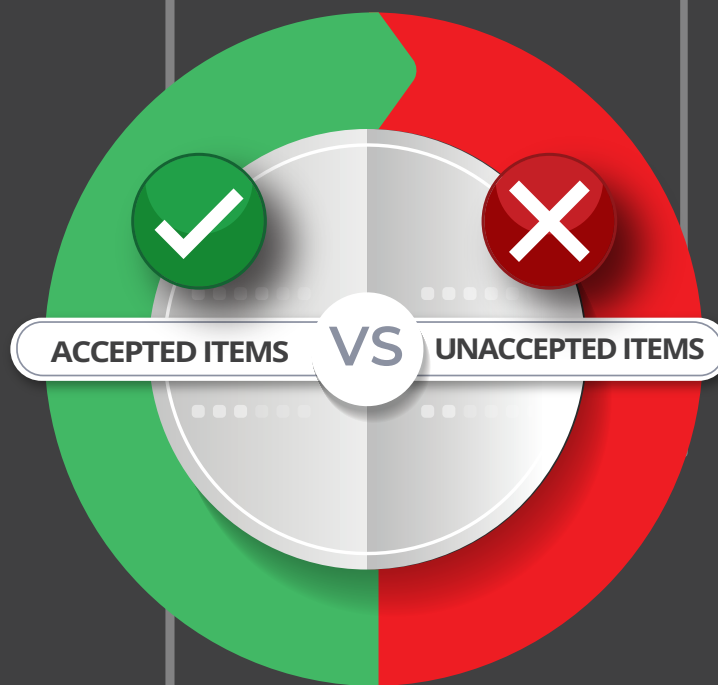

E-WASTE DROP-OFF

COMPUTER EQUIPMENT

- Laptops, desktops, personal computers
- Monitors up to 27"
- Tablets, iPads
- Keyboards, mice, cables, wires
- Hard drives, memory, motherboards
- Desktop Printers/Scanners up to 20lbs
- CD-ROM and optical drives
- Power supplies

AUDIO VISUAL EQUIPMENT

- Digital cameras
- iPods, MP3 players
- Radios, speakers
- Gaming consoles
- Car audio equipment
- DVD players, VHS players
- Cable/Satellite receivers
- Cell phones, pagers, GPS
- Telephones, fax machines

- Large, bulky, heavy items
- Any household appliances
- TVs
- Air conditioners, fans, power tools
- Gas powered equipment
- Mercury switches and thermostats
- Household hazardous waste
- Liquids and chemical waste

⚠ IMPORTANT

You are responsible for clearing all personal information from your electronic devices prior to drop off.

Visit our website for more information:
it.conestogac.on.ca

CONESTOGA

Connect Life and Learning

INFORMATION TECHNOLOGY
& SYSTEMS

FACILITIES & CAPITAL
DEVELOPMENT